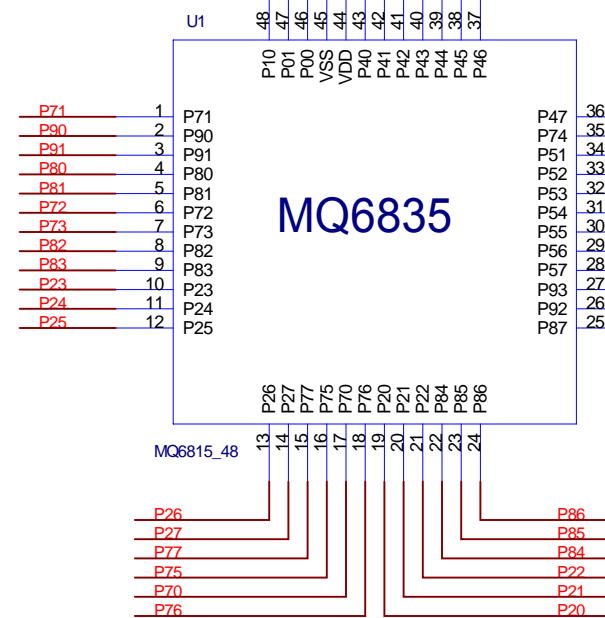

InSystemProgramming

Reserve TOP side for Demo

Title		MQ6835_LQFP48	
Size	B	Document Number	Rev
Date:	September 5, 2019	Sheet	1 of 1