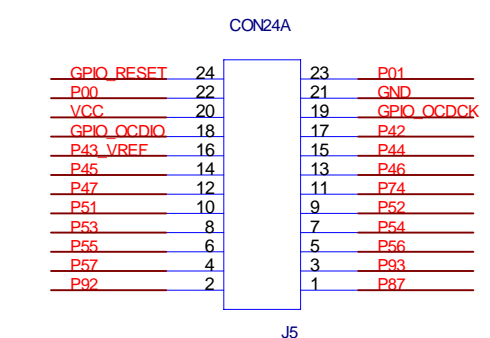

InSystemProgramming

Reserve TOP side for Demo

Title		MQ6835_LQFP48	
Size	B	Document Number	Rev
Date:	September 5, 2019	Sheet	1 of 1