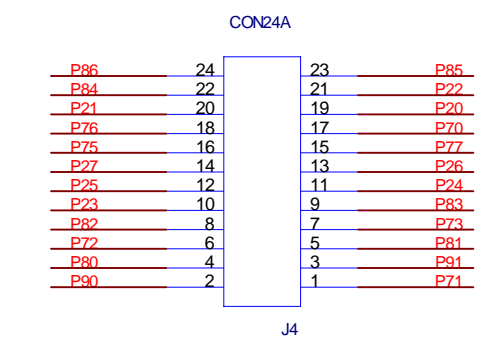

InSystemProgramming

Reserve TOP side for Demo

Title		MQ6835_LQFP48	
Size	B	Document Number	Rev
Date:	September 5, 2019	Sheet	1 of 1