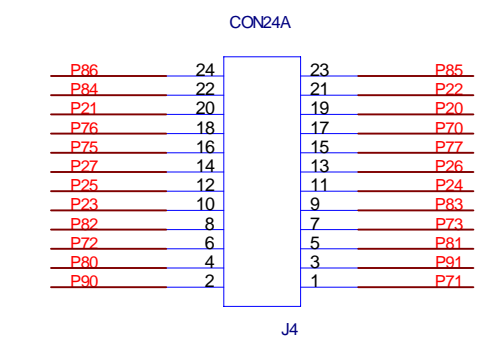

InSystemProgramming

Reserve TOP side for Demo

Title		
MQ6815/25_LQFP48		
Size	Document Number	Rev
B		
Date:	Tuesday, November 17, 2015	Sheet 1 of 1