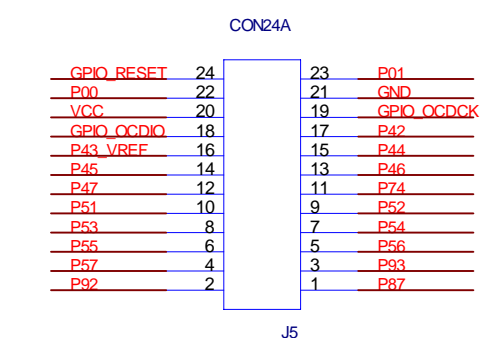

InSystemProgramming

Reserve TOP side for Demo

Title		
MQ6815/25_LQFP48		
Size	Document Number	Rev
B		
Date:	Tuesday, November 17, 2015	Sheet 1 of 1