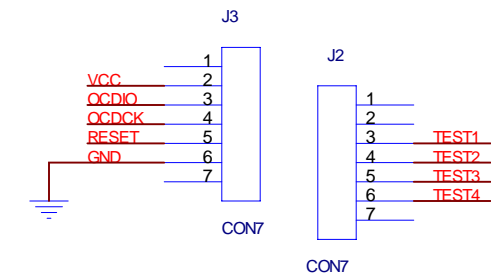

InSystemProgramming

Reserve TOP side for Demo

Title		
MQ6815/25_LQFP48		
Size	Document Number	Rev
B		
Date:	Tuesday, November 17, 2015	Sheet 1 of 1