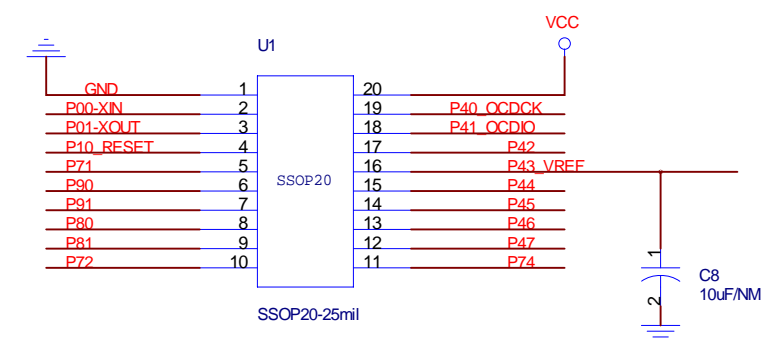

InSystemProgramming

Reserve TOP side for Demo

Title		
MQ6801_SSOP20		
Size	Document Number	Rev
B		
Date:	Wednesday, May 04, 2016	Sheet 1 of 1