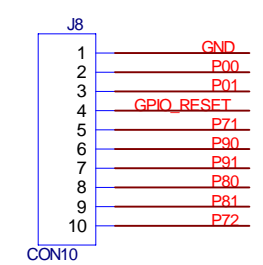

InSystemProgramming

Reserve TOP side for Demo

Title		
MQ6801_SSOP20		
Size	Document Number	Rev
B		
Date:	Wednesday, May 04, 2016	Sheet 1 of 1