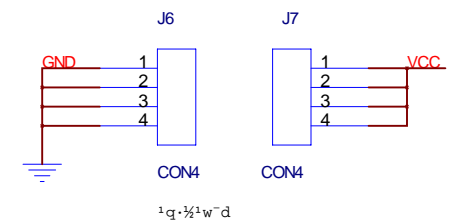

InSystemProgramming

Reserve TOP side for Demo

Title		
MQ6801_SSOP20		
Size	Document Number	Rev
B		
Date:	Wednesday, May 04, 2016	Sheet 1 of 1