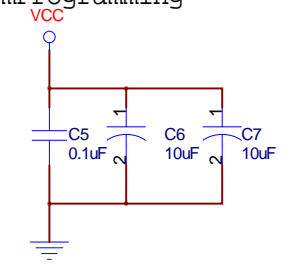

InSystemProgramming

Reserve TOP side for Demo

Title		
MQ6801_SSOP20		
Size	Document Number	Rev
B		
Date:	Wednesday, May 04, 2016	Sheet 1 of 1