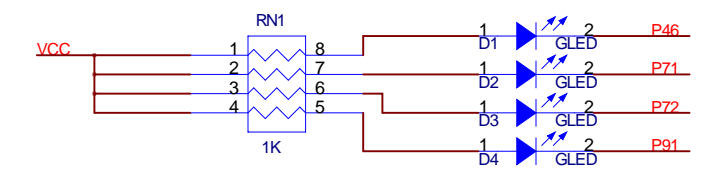

InSystemProgramming

Reserve TOP side for Demo

Title		
MQ6801_SSOP20		
Size	Document Number	Rev
B		
Date:	Wednesday, May 04, 2016	Sheet 1 of 1