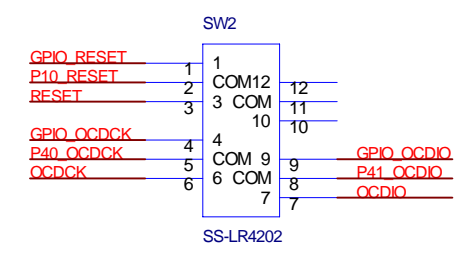

InSystemProgramming

Reserve TOP side for Demo

Title		
MQ6801_SSOP20		
Size	Document Number	Rev
B		
Date:	Wednesday, May 04, 2016	Sheet 1 of 1