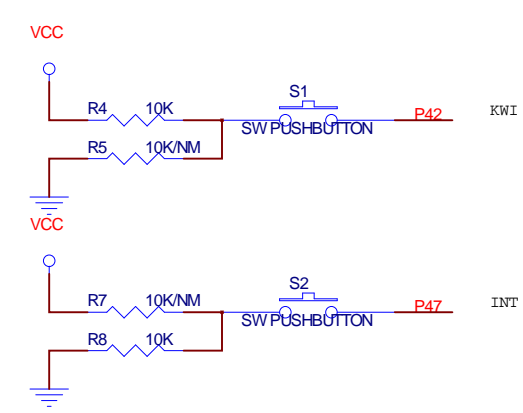

InSystemProgramming

Reserve TOP side for Demo

Title		
MQ6801_SSOP20		
Size	Document Number	Rev
B		
Date:	Wednesday, May 04, 2016	Sheet 1 of 1