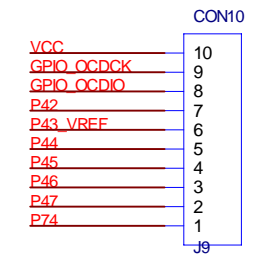

InSystemProgramming

Reserve TOP side for Demo

Title		
MQ6801_SSOP20		
Size	Document Number	Rev
B		
Date:	Wednesday, May 04, 2016	Sheet 1 of 1